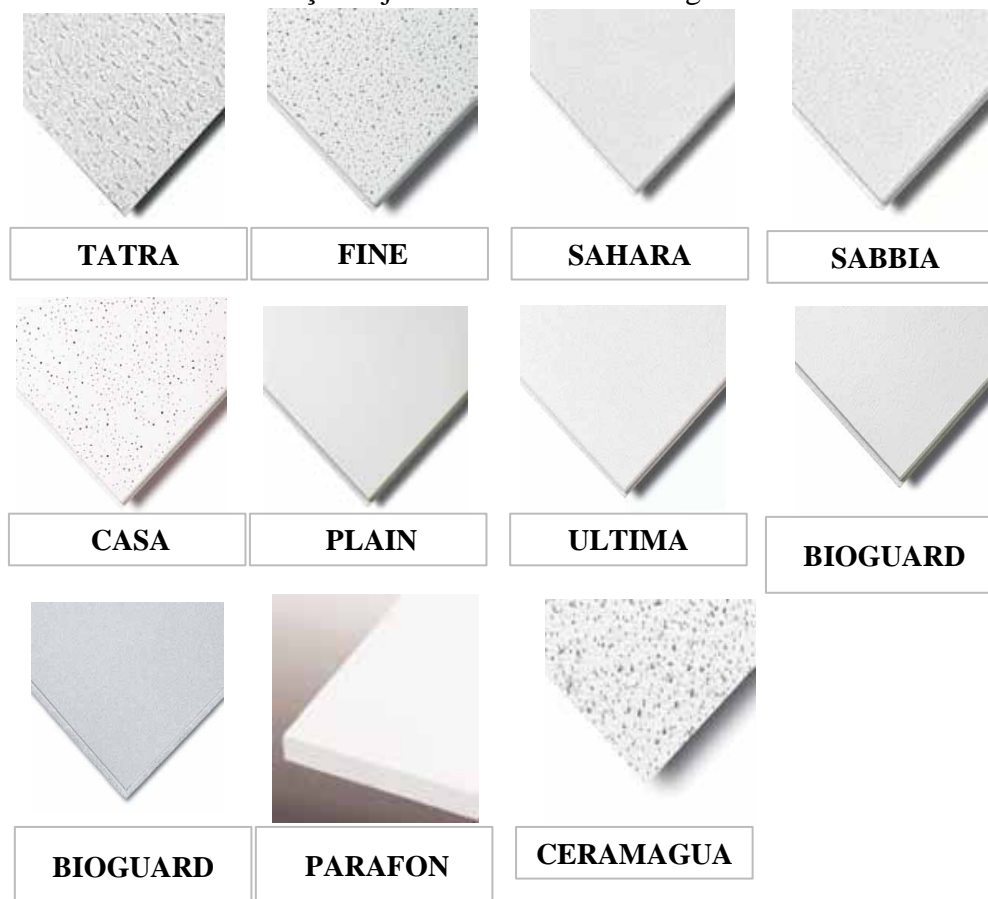

2. SISTEMA RBAIXADO - T24

PRODUTO	REF^a FABRICANTE	DIMENSÕES (mm) Comp. x Larg. x Esp.	PREÇO (€/m²)
SCALACOUSTIC PASSO	BP 3071 M4	600x600x12	8,80
ALERIA Tegular	BP 9767 M5C	600x600x14	11,90
TATRA Tegular	BP 705 M4	600x600x15	16,90
FERIA Tegular	BP 2107 M4	600x600x14	14,70
FERIA Unperforated Tegular	BP 2616 M4	600x600x14	14,25
FINE FISSURED TEGULAR	BP 9122 M4	600x600x15	16,18
SAHARA Tegular	BP 2518 M4	600x600x15	15,13
	BP 2522 M4	1200x600x15	
SAHARA Unperforated Tegular	BP 2612 M4	600x600x15	14,91
SIERRA Tegular	BP 3619 M4	600x600x15	11,25
PLAIN Tegular	BP 9589 M4	600x600x15	21,29
ULTIMA + Tegular	BP 7664 M4	600x600x19	27,45
PERLA Tegular	BP 2803 M4	600x600x15	22,12
BIOGUARD Liso Tegular	BP 2223 M4	600x600x15	22,42
BIOGUARD ACOUSTIC Tegular	BP 2551 M4	600x600x15	26,90

OBS. OUTROS MODELOS DE TECTO SOB CONSULTA.

"Preços sujeitos a I. V. A à taxa legal"

Esta tabela pode ser alterada sem aviso prévio --- JANEIRO 2019